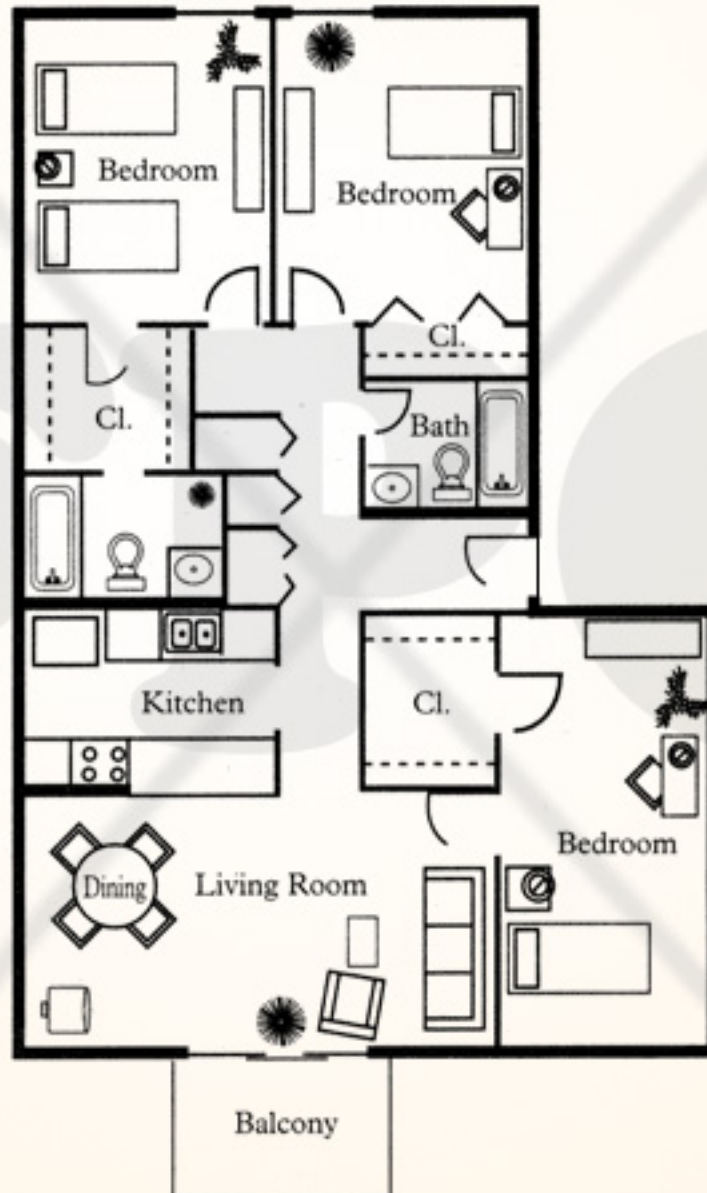

Test community

Apartement
3 Bedrooms, 2 Bathrooms
1092 Sq. Ft.

Testing Community | Tel: (777) 735-7126
Copyright of Test Community. Designed by M&B Farmington CT