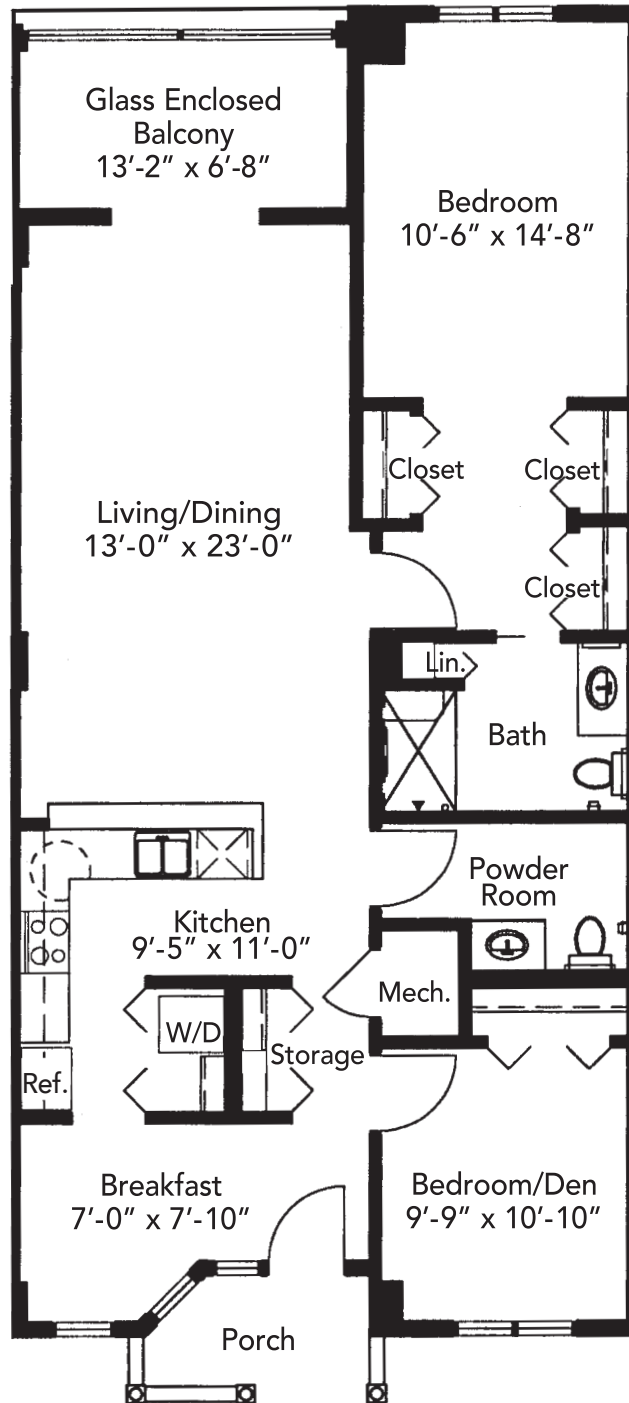

Atrium Residences

Magnolia
Two Bedroom | 1,305 sq. ft.

Floor plans are subject to revisions.