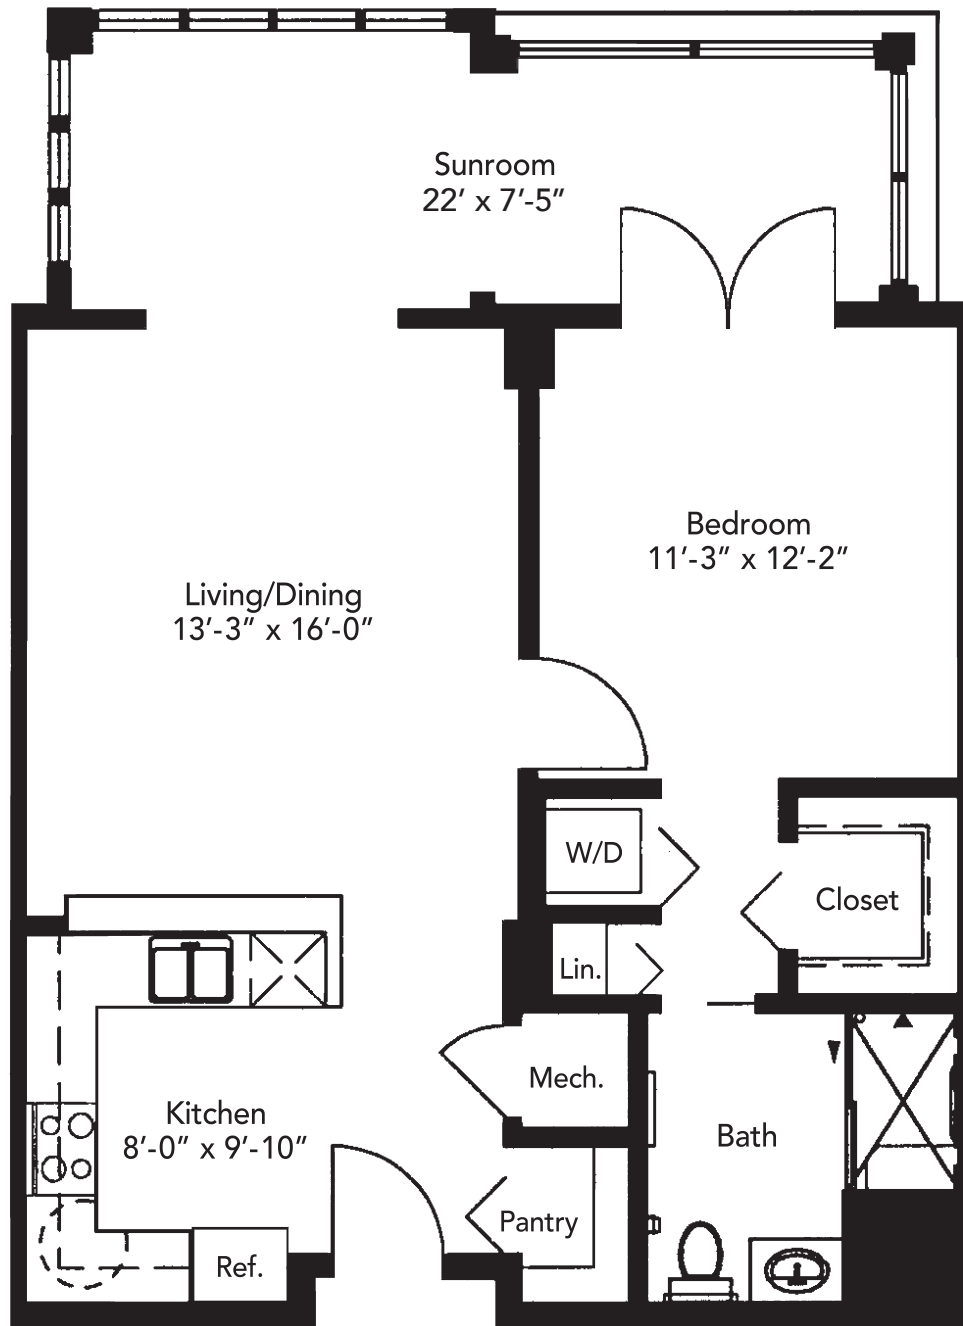

Traditional Residences

Aspen

1 Bedroom | 1 Bathroom
904 sq. ft.

Floor plans are subject to revisions. Measurements are approximate.