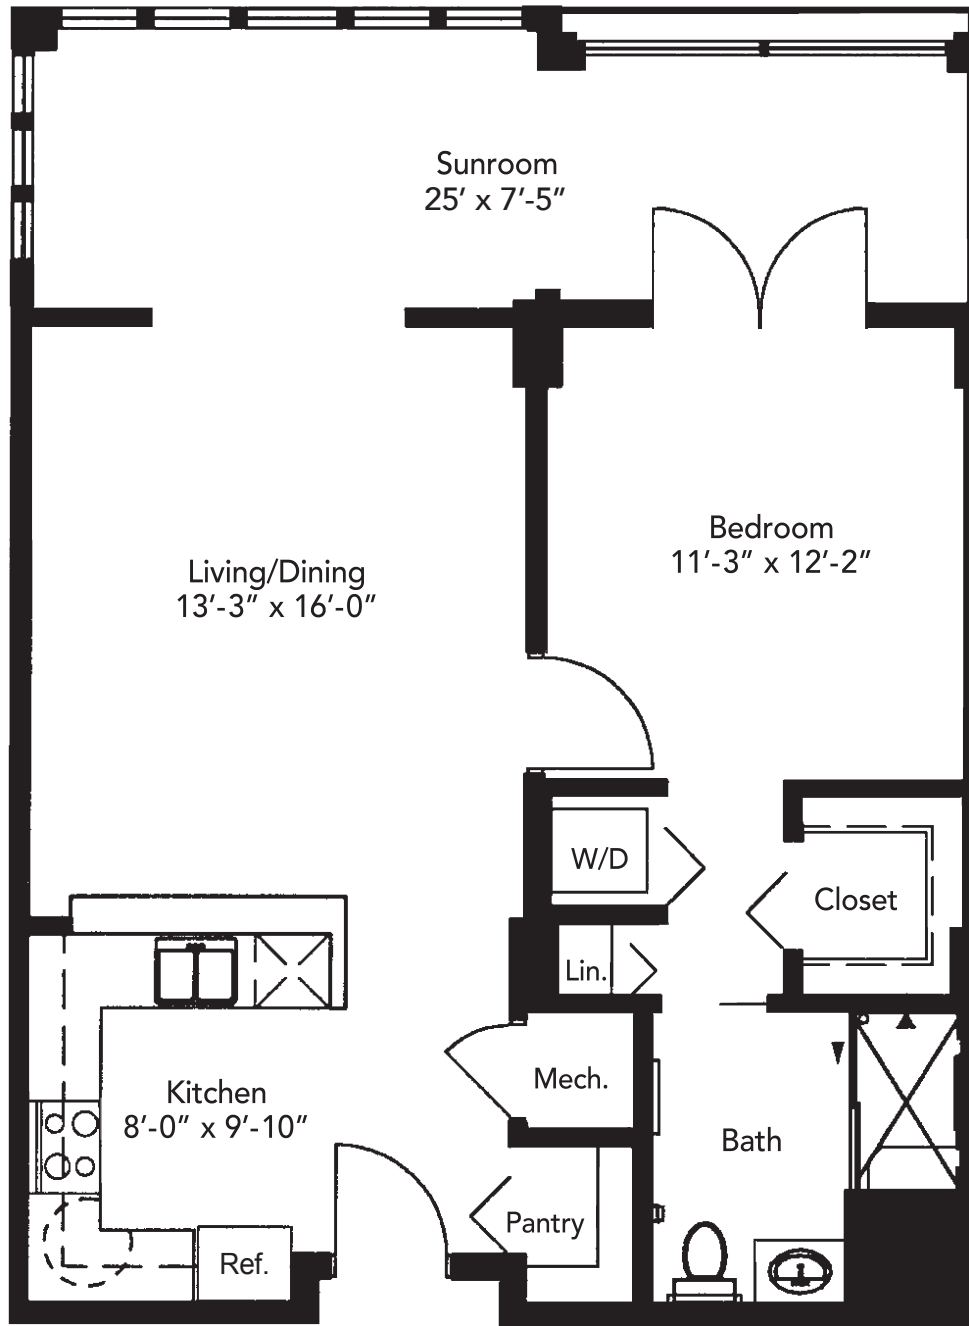

Traditional Residences

Birch

1 Bedroom | 1 Bathroom
921 sq. ft.

Floor plans are subject to revisions. Measurements are approximate.