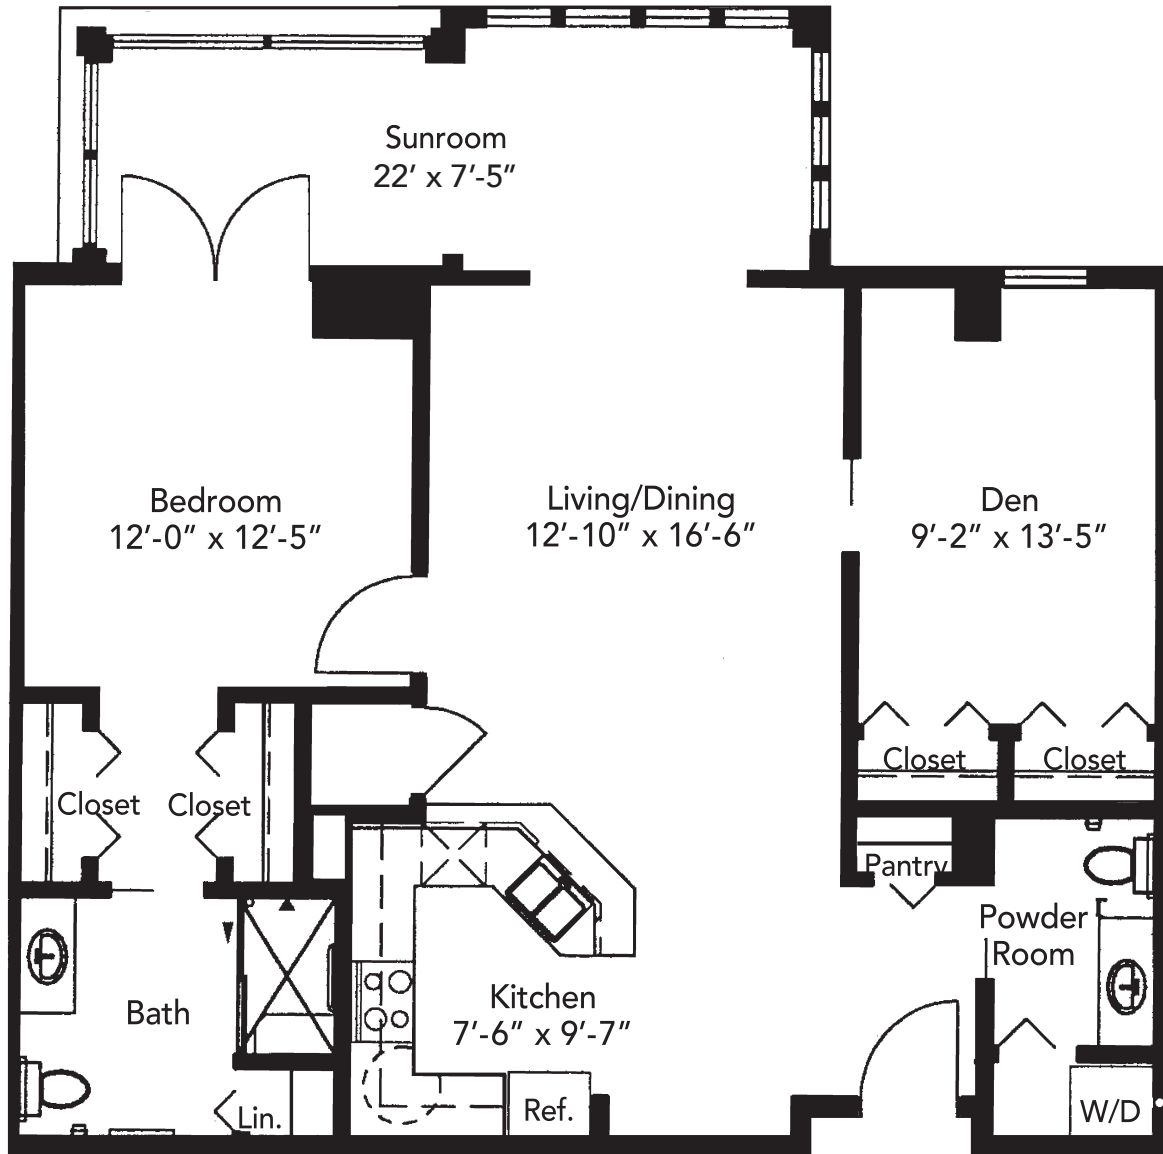

Traditional Residences

Cherry

1 Bedroom | 1.5 Bathrooms | Den
1,181 sq. ft.

Floor plans are subject to revisions. Measurements are approximate.