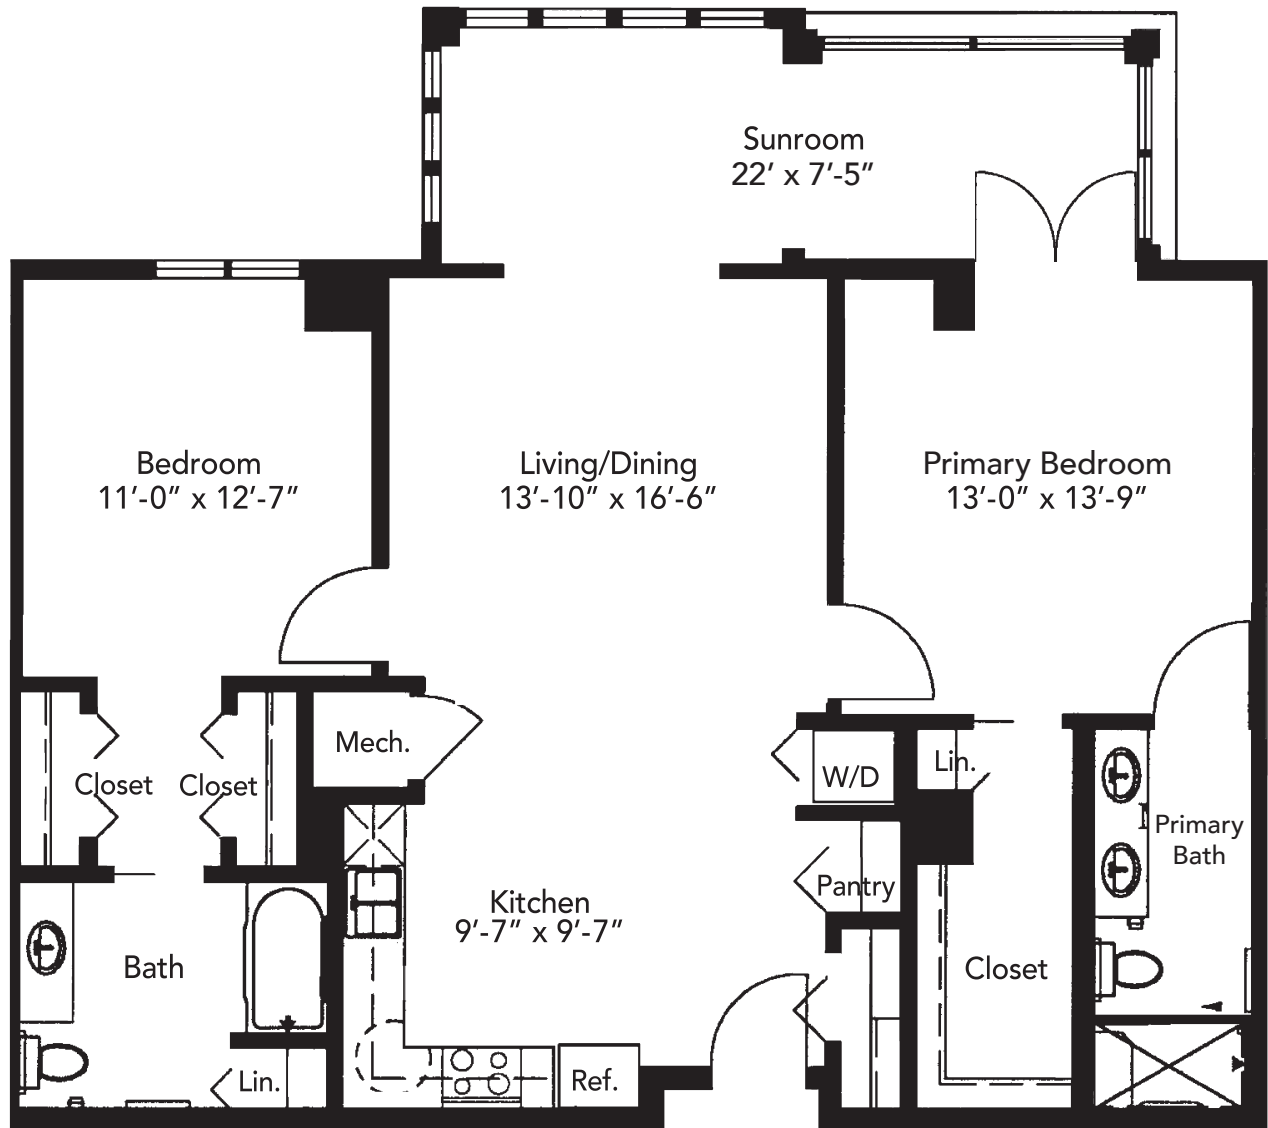

# Traditional Residences

## Dogwood

2 Bedrooms | 2 Bathrooms  
1,292 sq. ft.

Floor plans are subject to revisions. Measurements are approximate.