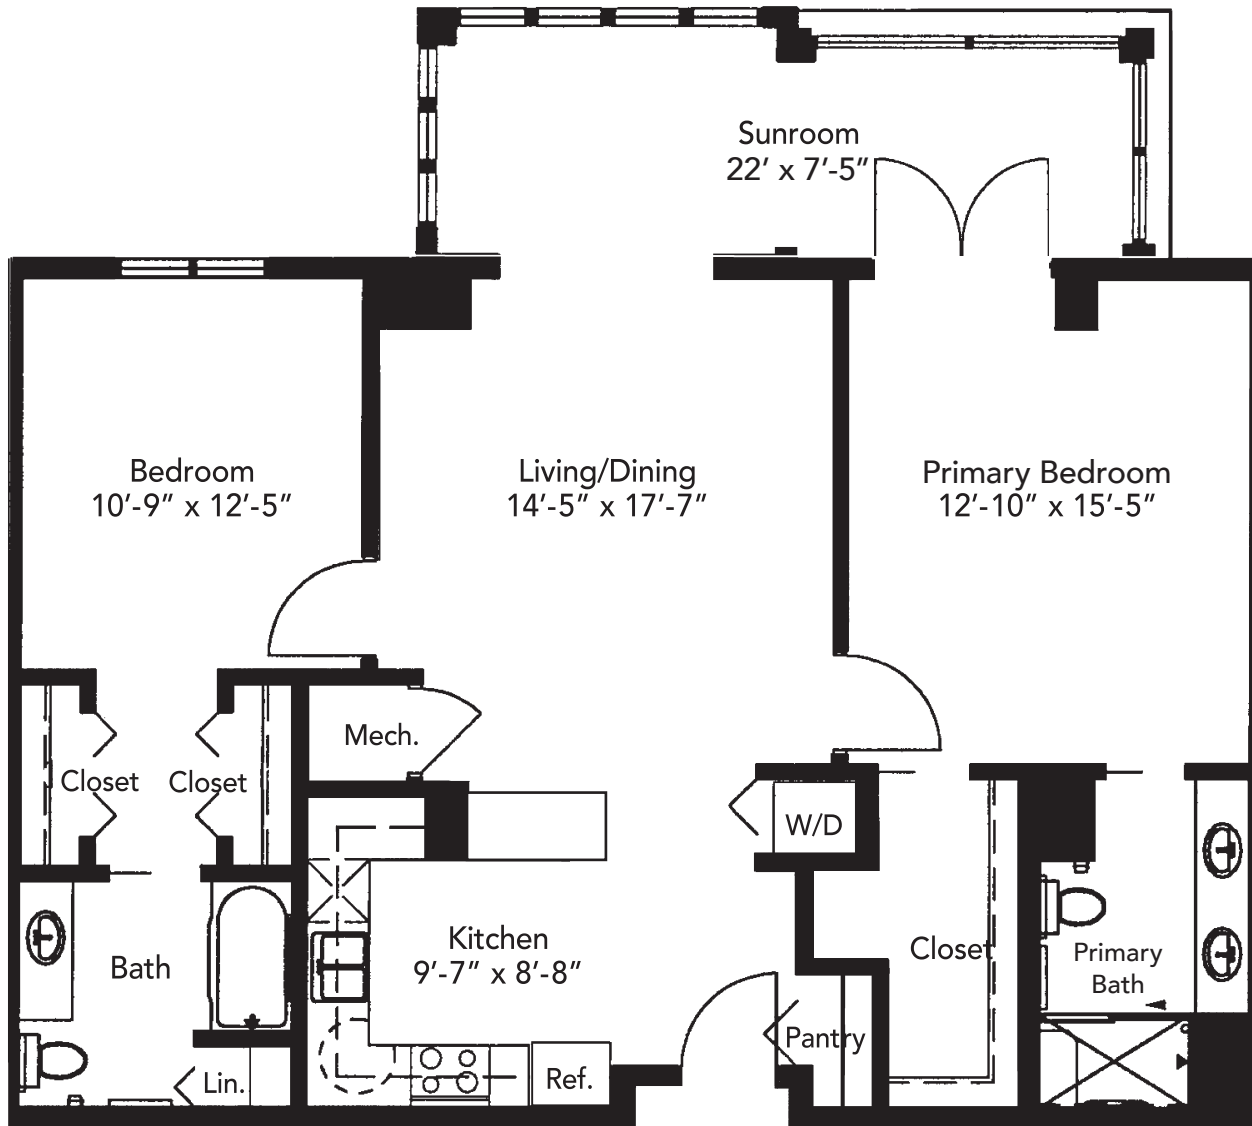

Traditional Residences

Elderberry

2 Bedrooms | 2 Bathrooms
1,292 sq. ft.

Floor plans are subject to revisions. Measurements are approximate.