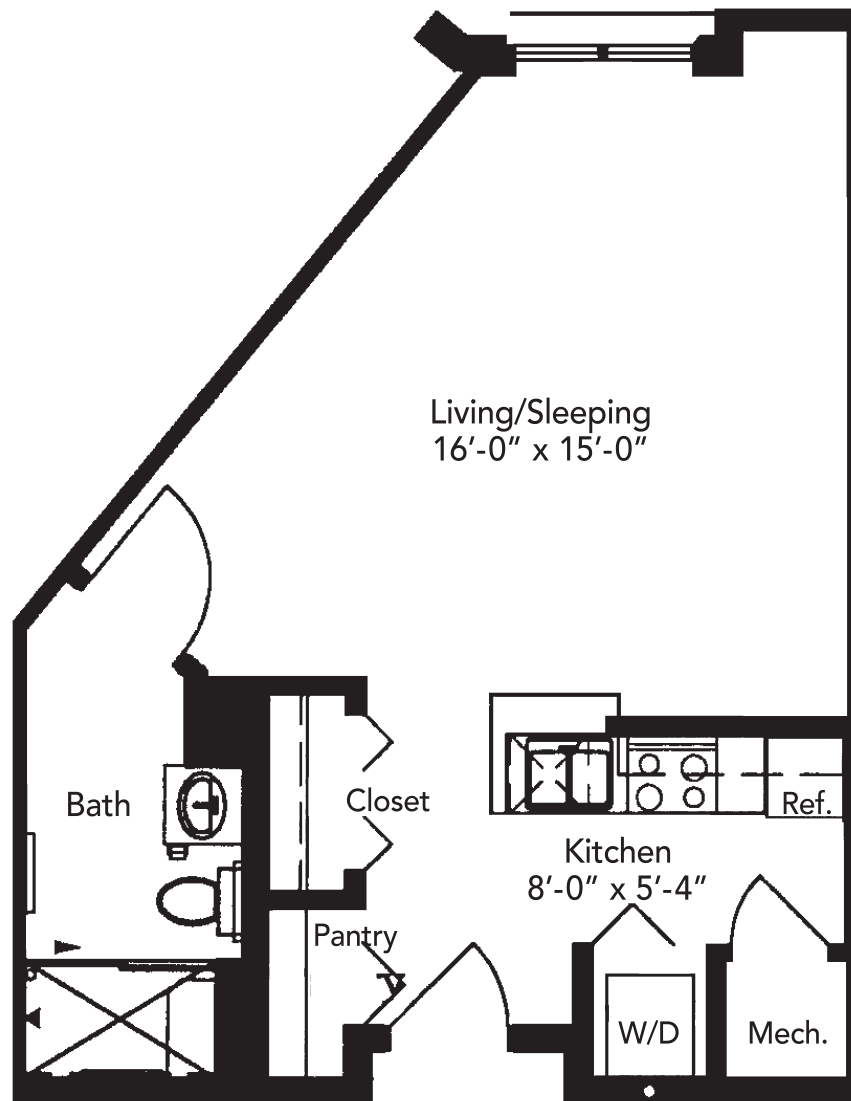

Traditional Residences

Fig
Studio | 488 sq. ft.

Floor plans are subject to revisions. Measurements are approximate.