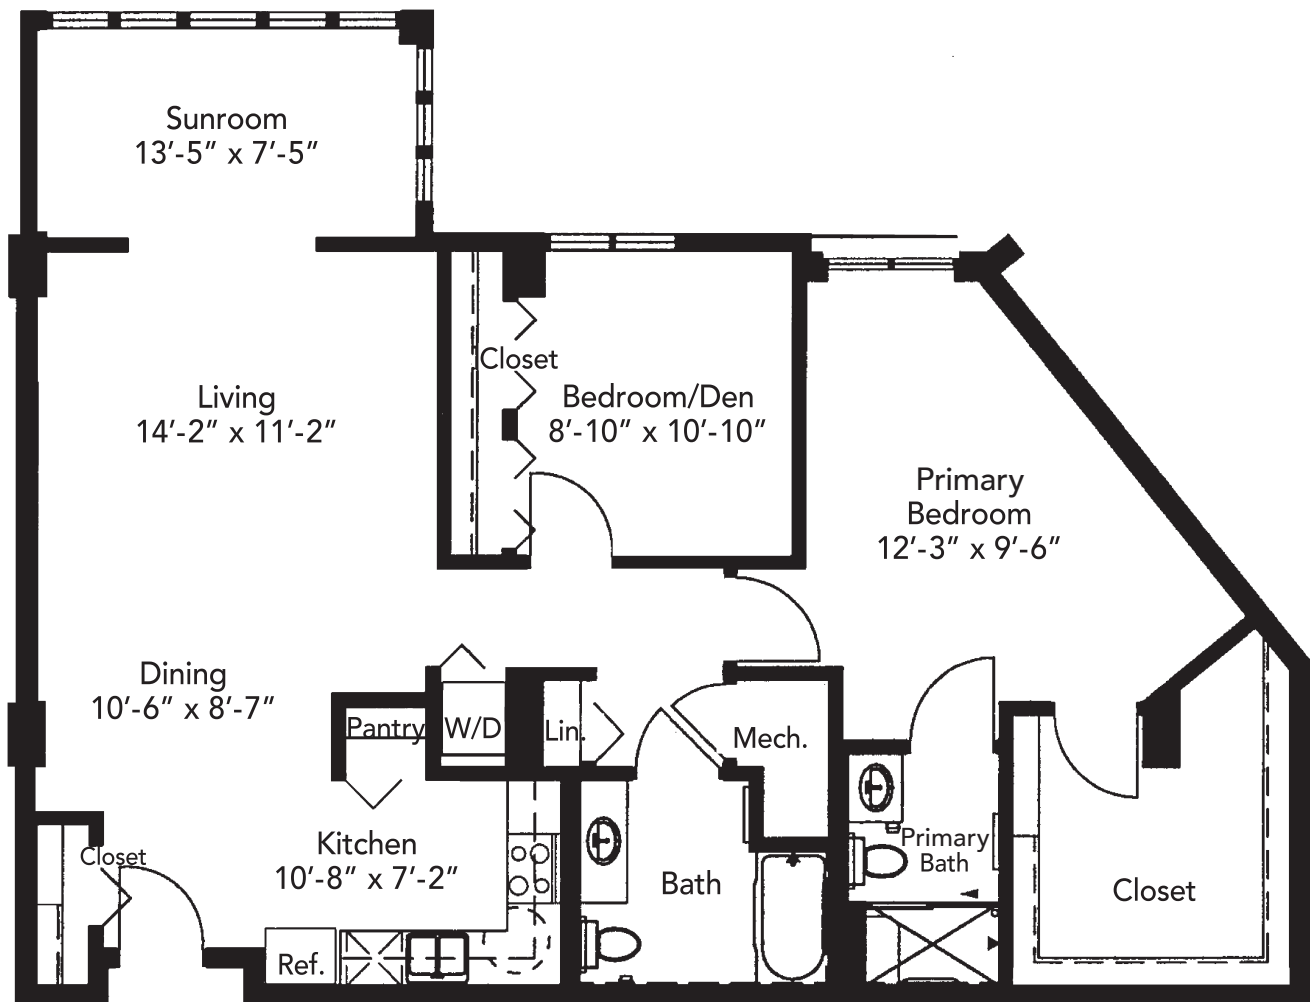

Traditional Residences

Forsythia

2 Bedrooms | 2 Bathrooms
1,282 sq. ft.

Floor plans are subject to revisions. Measurements are approximate.