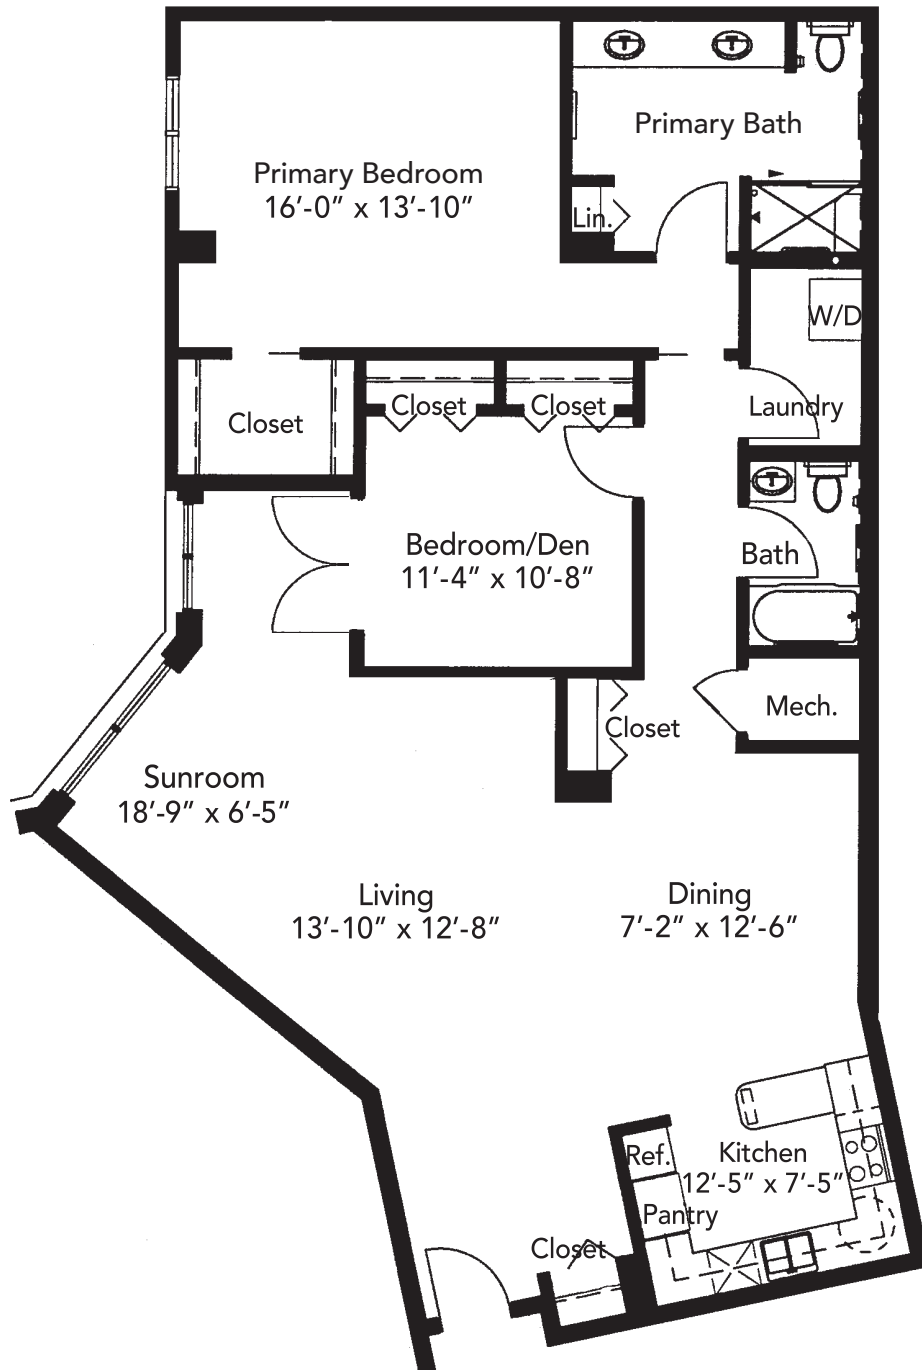

Traditional Residences

Golden

2 Bedrooms | 2 Bathrooms
1,613 sq. ft.

Floor plans are subject to revisions. Measurements are approximate.