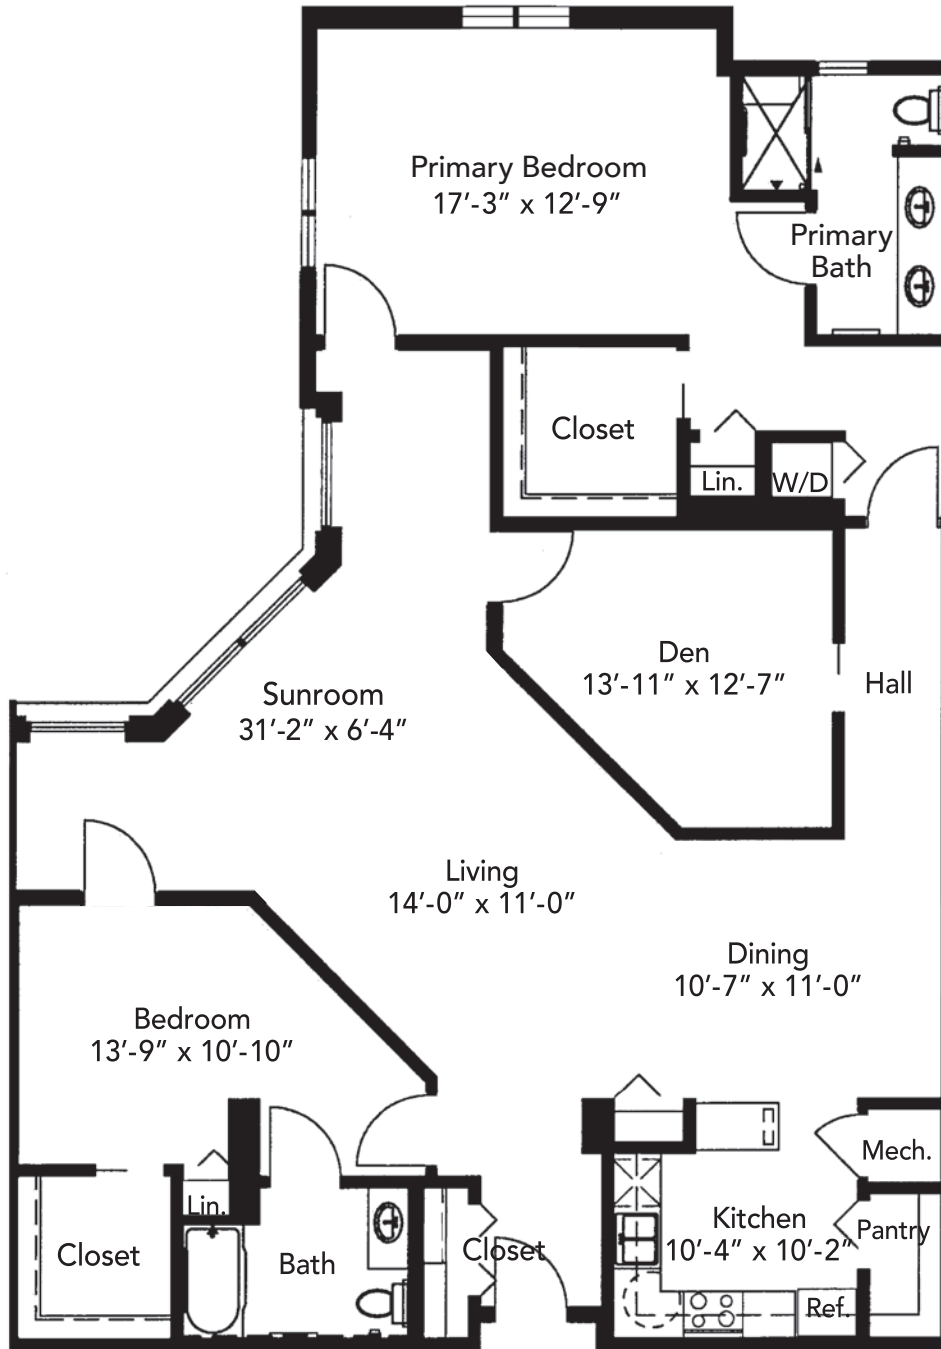

## Juniper

2 Bedrooms | 2 Bathrooms | Den  
1,905 sq. ft.

Floor plans are subject to revisions. Measurements are approximate.