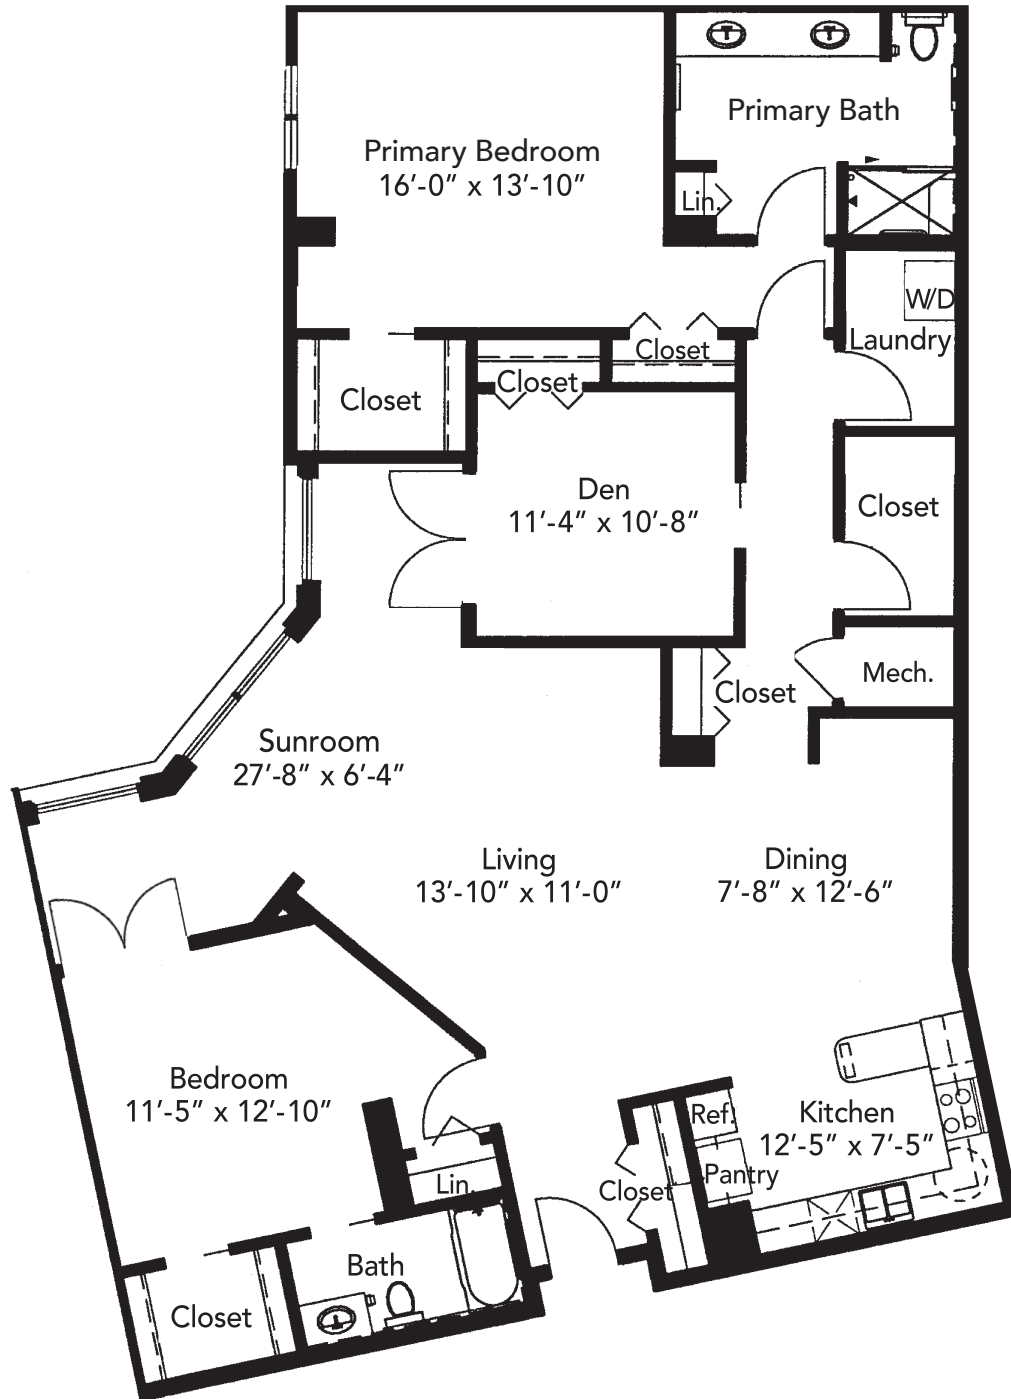

Traditional Residences

Kiwi

2 Bedrooms | 2 Bathrooms | Den
2,014 sq. ft.

Floor plans are subject to revisions. Measurements are approximate.