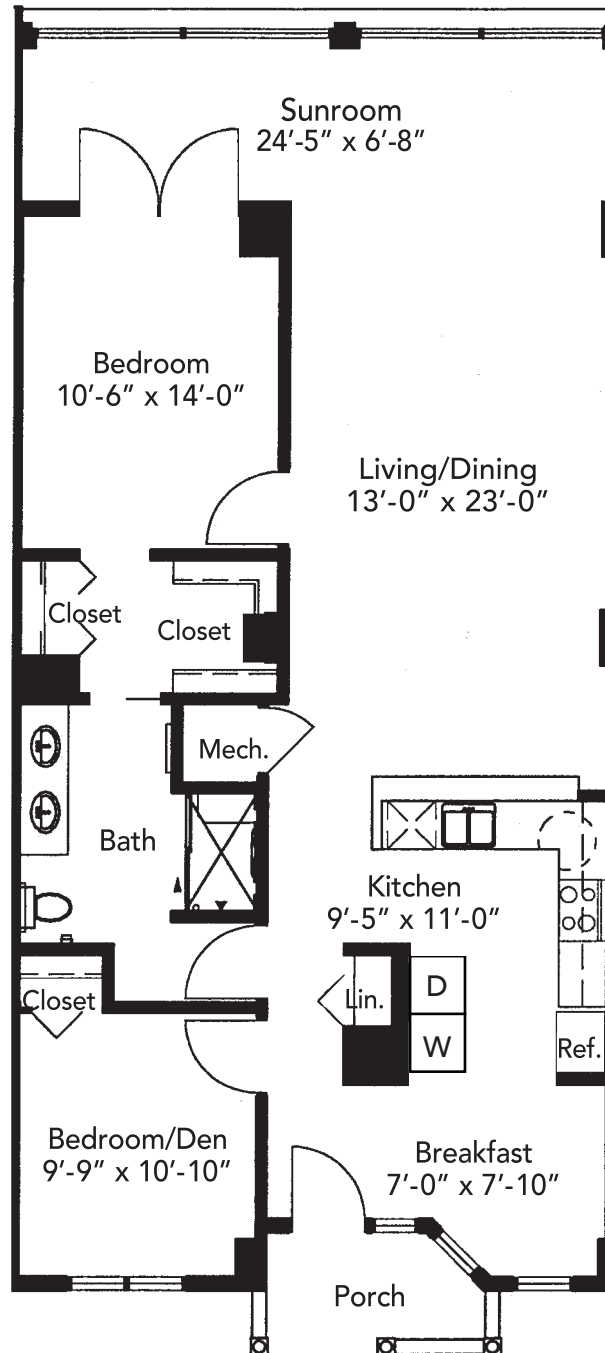

Atrium Residences

Lilac

2 Bedrooms | 1 Bathroom
1,304 sq. ft.

Floor plans are subject to revisions. Measurements are approximate.