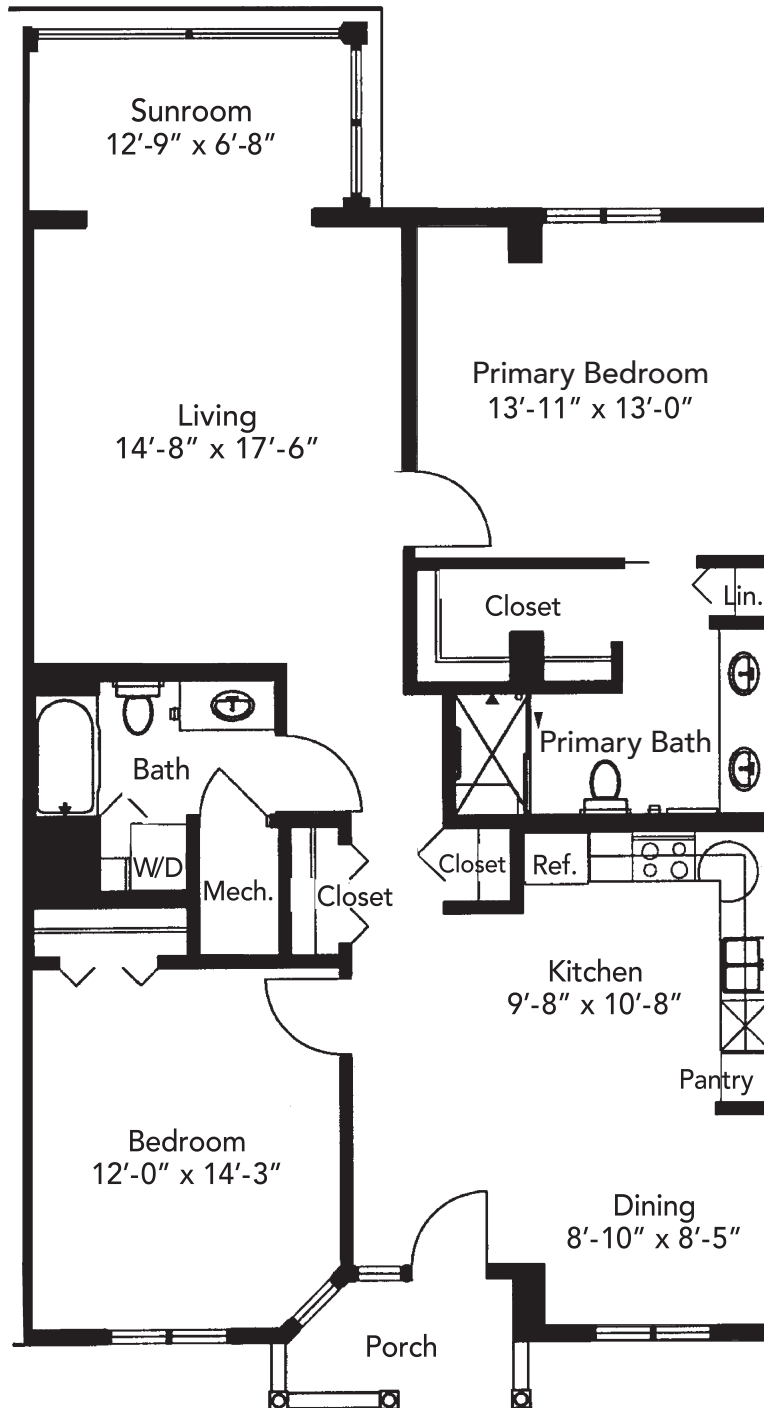

Atrium Residences

Nandina

2 Bedrooms | 2 Bathrooms  
1,445 sq. ft.

Floor plans are subject to revisions. Measurements are approximate.