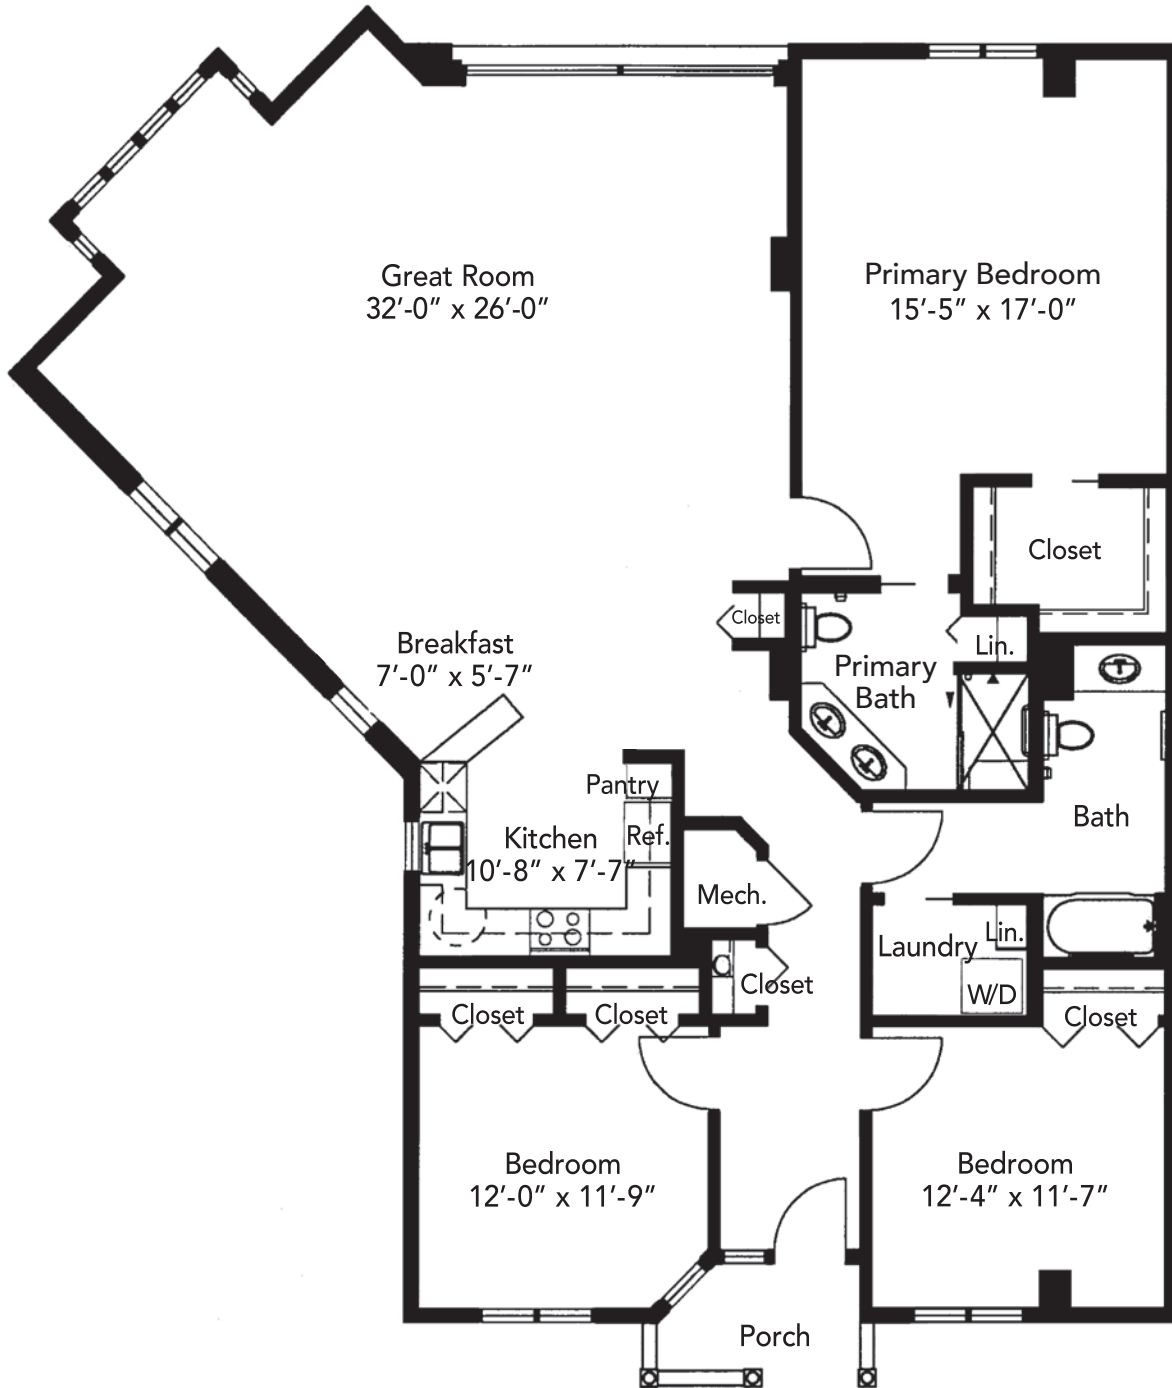

Atrium Residences

Palm

3 Bedrooms | 2 Bathrooms  
2,008 sq. ft.

Floor plans are subject to revisions. Measurements are approximate.