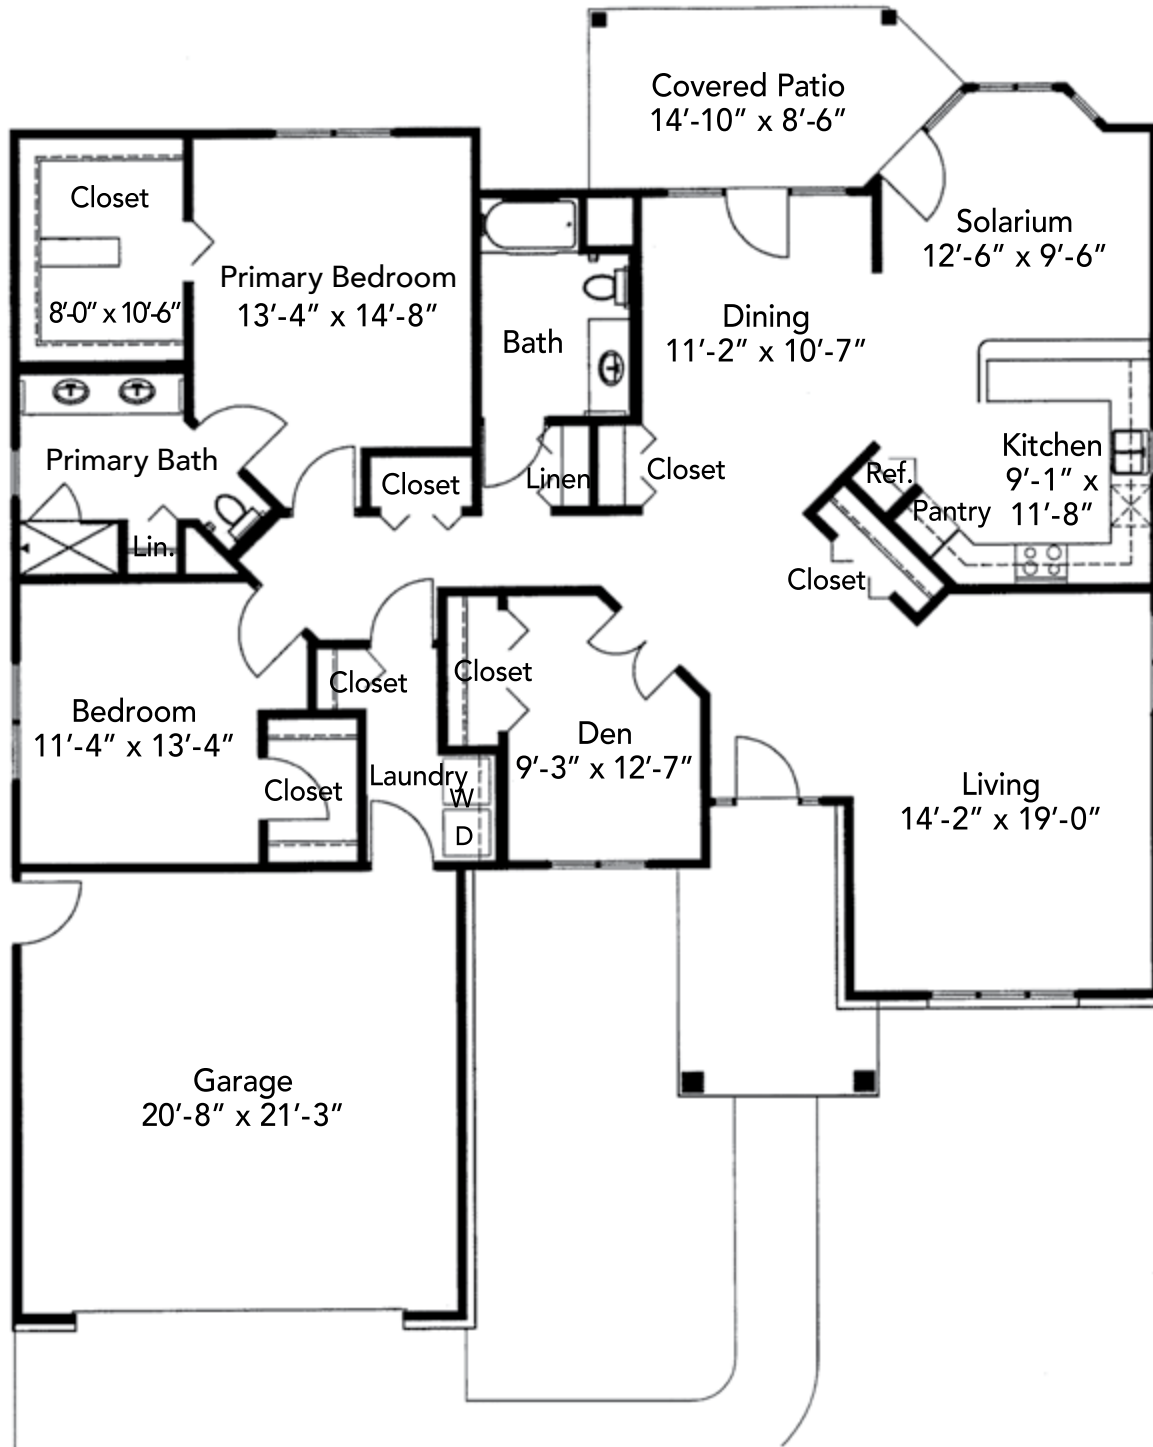

## Spruce

2 Bedrooms | 2 Bathrooms | Den  
2,050 sq. ft.

Floor plans are subject to revisions. Measurements are approximate.